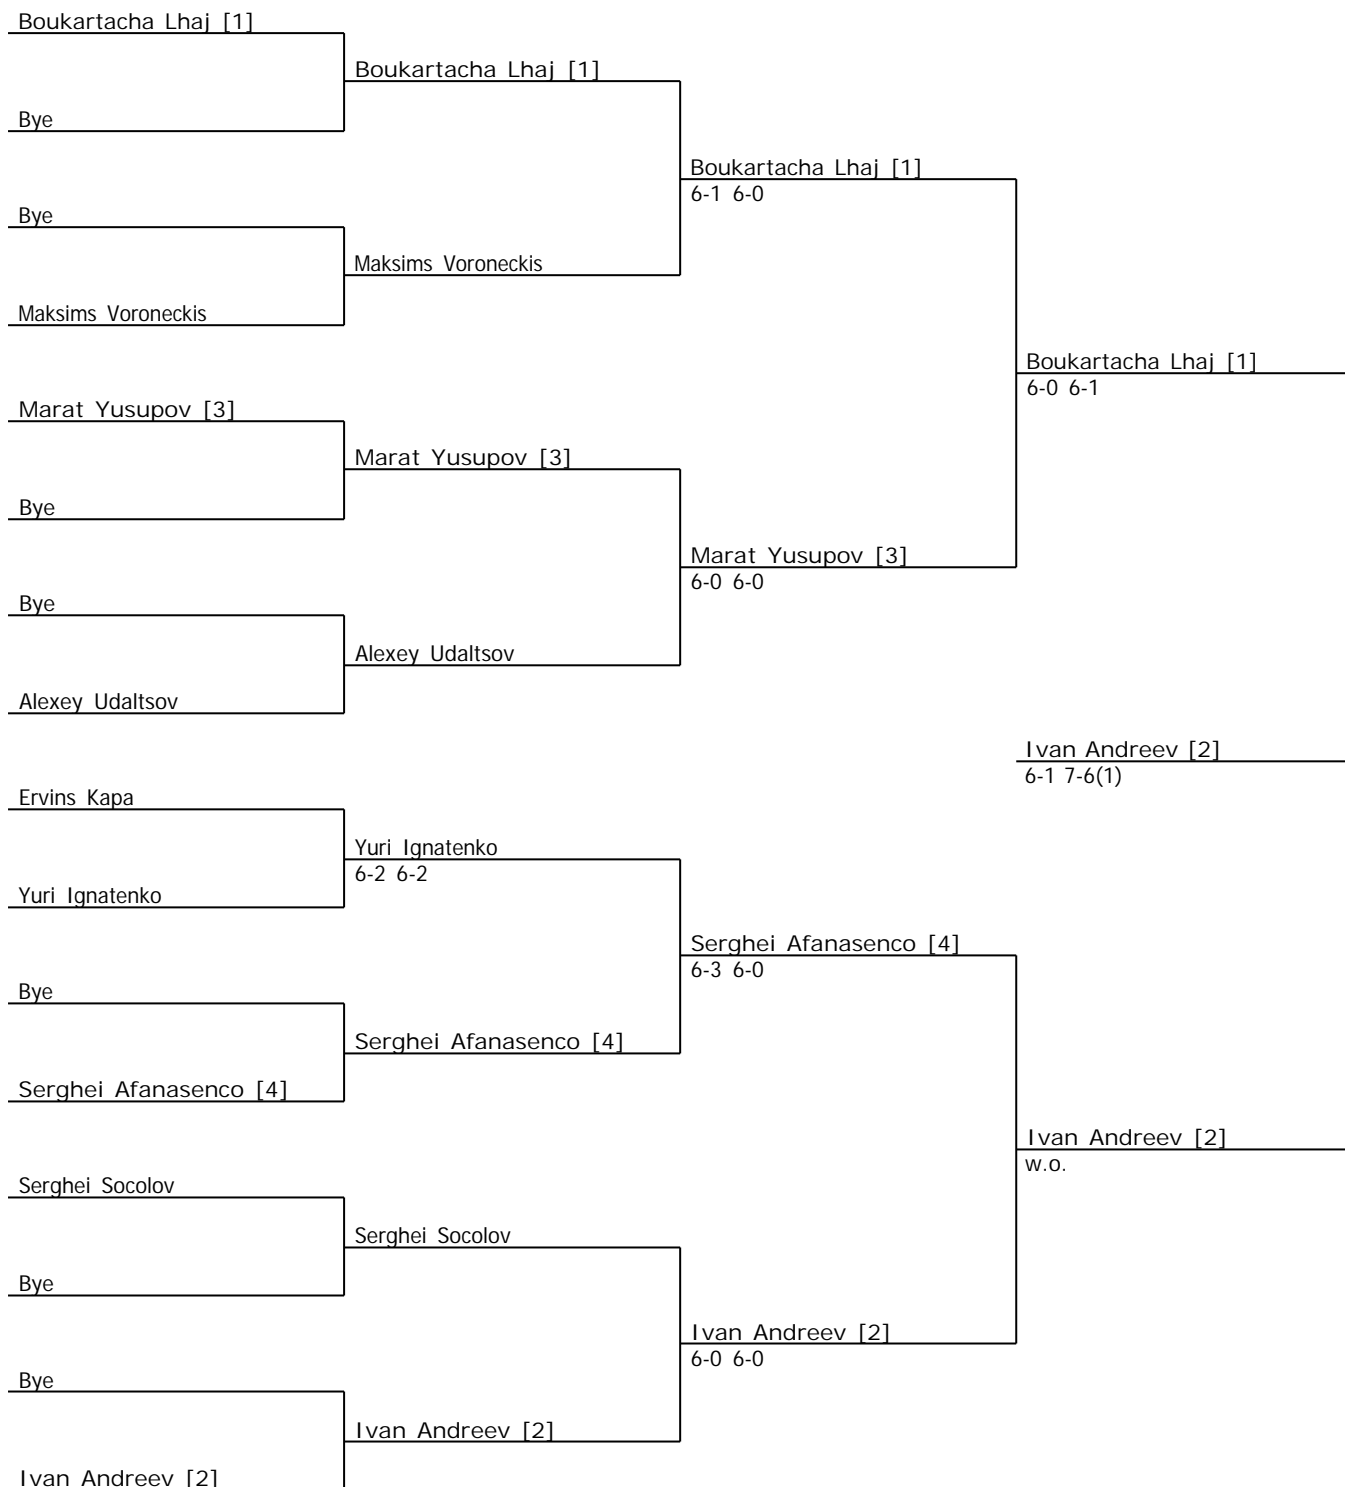

# MegaFon DreamCup

UNIQLO Wheelchair Tennis Tour

MS - SINGLES CONSOLATION  
CONSOLATION

Week of  
06 OCT 2014

City,Country  
St. Petersburg, RUS

Tourn. Key  
WC-ITF3S-RUS-03A-2014

ITF Referee  
Valery Lutkov

Round 1

Quarterfinals

Semifinals

Final

www.itftennis.com

	# Seeded Players	# Lucky Losers	Replacing	Draw date/time: 05 OCT 2014 16:32
	1 Boukartacha Lhaj			Last Direct Acceptance
	4 Serghei Afanasenco			Serghei Socolov (MDA)
	2 Ivan Andreev			Player representatives
	3 Marat Yusupov			Artur Saitgareev
				Alexey Udaltsov
				Signature
				Valery Lutkov